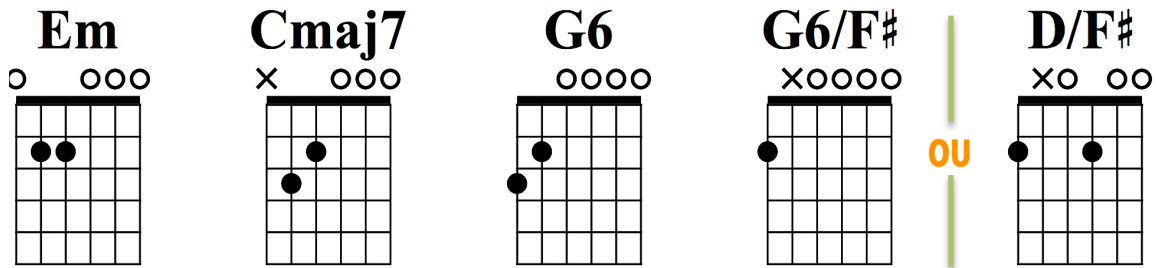

ZOMBIE – THE CRANBERRIES (pour guitare acoustique)

Tab par Romain Campoy

RYTHMIQUE 1 à effectuer sur COUPLETS (4 temps/accord)

SUITE D'ACCORDS 1 à effectuer sur COUPLETS

RYTHMIQUE 2 à effectuer sur INTRO et REFRAINS (4 temps/accords) :

SUITE D'ACCORDS 2 à effectuer sur REFRAINS

INTRO

Em C G D/F# (X4)

COUPLET

Em C G D/F#
Another head hangs lowly, child is slowly taken
Em C G D/F#
And the violence caused such silence, who are we mistaken
Em C
But you see it's not me, it's not my family
G D/F#
In your head, in your head, they are fighting
Em C
With their tanks and their bombs and their bombs and their guns
G D/F#
in your head, in your head, they are crying

REFRAIN

Em C G D/F#
In your head, in your head, zombie, zombie, zombie
Em C G D/F#
What's in your head, in your head, zombie, zombie, zombie

INTRO Em C G D/F# (X2)

COUPLET

Em C G D/F#
Another mother's breaking heart is taking over
Em C G D/F#
When the violence causes silence, we must be mistaken
Em C
It's the same old theme since 1916
G D/F#
In your head, in your head, they're still fighting
Em C
With their tanks and their bombs and their bombs and their guns
G D/F#
In your head, in your head, they're dying