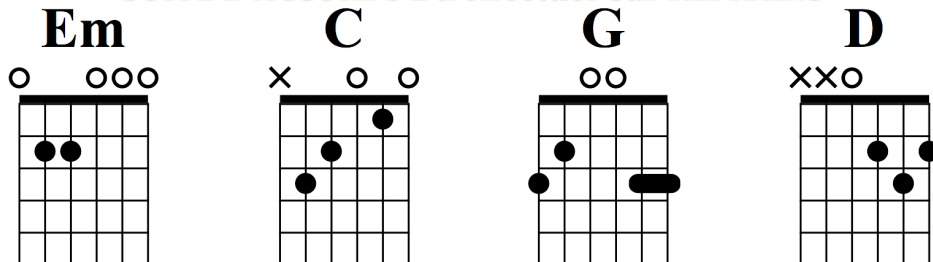

ZOMBIE – THE CRANBERRIES (pour guitare acoustique)

Tab par Romain Campoy

RYTHMIQUE 1 à effectuer sur COUPLETS (4 temps/accord)

SUITE D'ACCORDS 1 à effectuer sur COUPLETS

RYTHMIQUE 2 à effectuer sur INTRO et REFRAINS (4 temps/accords) :

SUITE D'ACCORDS 2 à effectuer sur REFRAINS

INTRO

Em C G D/F# (X4)

COUPLET

Em C G D/F#
Another head hangs lowly, child is slowly taken
Em C G D/F#
And the violence caused such silence, who are we mistaken
Em C
But you see it's not me, it's not my family
G D/F#
In your head, in your head, they are fighting
Em C
With their tanks and their bombs and their bombs and their guns
G D/F#
in your head, in your head, they are crying

REFRAIN

Em C G D/F#
In your head, in your head, zombie, zombie, zombie
Em C G D/F#
What's in your head, in your head, zombie, zombie, zombie

INTRO Em C G D/F# (X2)

COUPLET

Em C G D/F#
Another mother's breaking heart is taking over
Em C G D/F#
When the violence causes silence, we must be mistaken
Em C
It's the same old theme since 1916
G D/F#
In your head, in your head, they're still fighting
Em C
With their tanks and their bombs and their bombs and their guns
G D/F#
In your head, in your head, they're dying